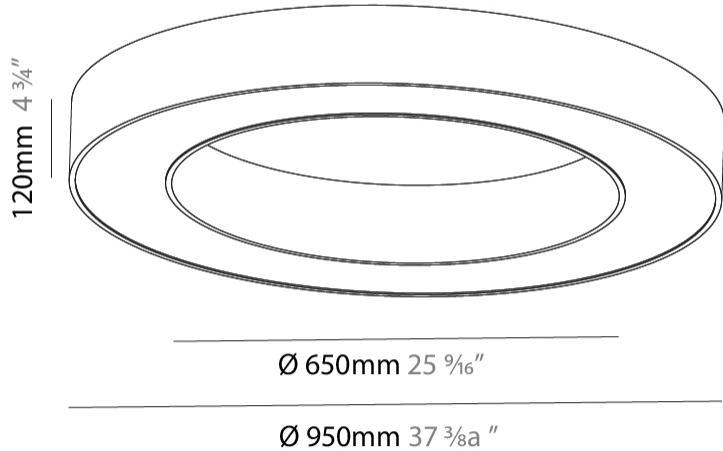

GENERAL

Series: Glorious
 Subseries: Glorious
 Brand: Prolicht
 Division: Architectural
 Mounting Type: Surface
 Mounting Location: Ceiling
 Subcategory: Ambient

PHYSICAL

Shape: Round
 Diameter (mm): 950
 Diameter (in): 37 ³/₈
 Height (mm): 120
 Height (in): 4 ³/₄
 Light Distribution: Direct
 Weight (kg): 8.94
 Weight (lbs): 19.67
 Diffuser: PMMA - Opal or Micro-Prism
 Fixture Finish: SSR / BKV / CWI / CRY / HAB / UFT / ITA / RUA / FTG / MYG / LOD / PUS / FRO / FUP / KIA / POP / BLS / SPG / MEY / GOH / GUM / CHC / COM / ABZ / JAG / OBR / MOS / ROR
 Fixture Material: Aluminum

ELECTRICAL

Lamp Type: LED (Zhaga Standard)
 Input Wattage (W): 45
 Total Output Wattage (W): 36 / 28.8 (3500K)
 Dimming: Non-Dimming / Phase Dimming (120Vac only) / 0-10V Dimming
 Driver Included: Yes
 Driver Location: Integrated
 Driver Type: Constant Current - 120 / 277Vac
 Driver Class: Class 2
 Input Voltage (V): 120 - 277
 Constant Current (MA): 350 / 900 (3500K)

LED

Color Temperature (°K): 3000 / 3500 / 4000
 Max. Delivered Lumen (lm): 4150 / 4302 / 4390
 CRI: >80 CRI
 Efficiency (%): 65
 Lamp Life (hrs): 50000

OPTICAL

RATINGS AND CERTIFICATIONS

Certified By: Certified for North American Standards
 IP rating: IP20